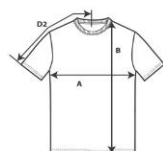

SPECIFICATIONS

	Tol-	Tol+	S	M	L	XL	2XL	3XL
Centimeters								
Chest (A)	2.000	2.000	45.999	51.001	55.999	61.001	65.999	71.001
Length from HPS (B)	2.500	2.500	73.000	74.501	75.999	78.001	79.499	81.001
Sleeve length (Centre back to incl.cuffs)	2.000	2.000	42.499	45.499	48.499	51.999	55.001	58.001
Inches								
Chest (A)	0.787	0.787	18.110	20.079	22.047	24.016	25.984	27.953
Length from HPS (B)	0.984	0.984	28.740	29.331	29.921	30.709	31.299	31.890
Sleeve length (Centre back to incl.cuffs)	0.787	0.787	16.732	17.913	19.094	20.472	21.654	22.835

S-3XL

COLOURS	Code	Comments
Gravel	267	
Navy	032	
Pitch Black Mist	4G2	
White	030	

CHANGES

Additions	
S, M, L, XL, 2XL, 3XL	Gravel, Navy, Pitch Black Mist, White
Total Net Change	24 SKU's